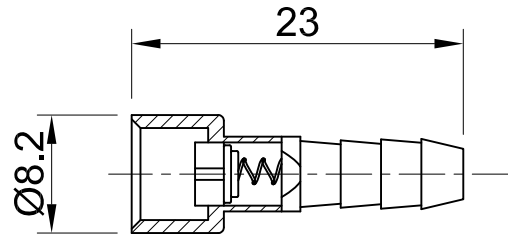

B

B

C

C

D

D

Tube fitting insert with shutoff for tubing size ID 4 mm

 InKonn (Suzhou) Electric Technology Co.,Ltd.	 All Dimensions in mm Original Size DIN A4	Date 2022-5-5	Drawing No. TC2161196	Rev. A00	Scale 2:1
	Part No. 10 38 000 7232	Created by Shuxu Huang	Checked by Yiyi Luo	Page 1/1	
Type Name CPS-4-F/P					